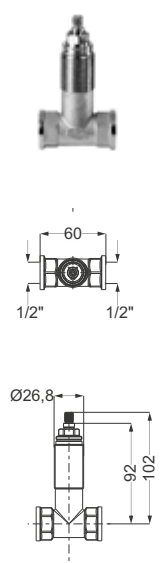

Einfache Installation: DIANA Universal Einbaubox

Four diagrams illustrating the installation of the DIANA Universal Einbaubox. The first shows the box being inserted into a wall. The second shows the box being secured with a level. The third shows the box with hot and cold water supply lines connected. The fourth shows the box with a soundproofing cover installed.

MINIMALE EINBAUTIEFE
Mit nur 60 mm minimaler Einbautiefe passt die LOGIC PLUS-Box in nahezu jede Einbausituation.

EINFACHE MONTAGE
Ganz einfach zu montieren dank LOGIC-Befestigungssystem und perfekt auszurichten mit den integrierten Auflageflächen für die Wasserwaage.

LEICHTE INSTALLATION, VARIABLE EINSETZBAR
Die Zulaufe unten sind verwechslungssicher markiert. Bis zu drei Verbraucher können angeschlossen werden.

SCHALLISOLIERTES GEHÄUSE
Durch unser schallisoliertes, gummiertes Gehäuse entsteht keine störende Schallübertragung auf die Wand bzw. in das Mauerwerk.

WARM UND KALT VERTAUSCHT – KEIN PROBLEM
Sollten die Zulaufe doch vertauscht worden sein, können Sie in den Thermostat-Varianten einfach die Wasserführung wechseln.

PERFEKT MONTIERT
Schnelle Endmontage mittels mitgeliefertem Trägerahmen und Click-System zur einfachen Blendenbefestigung.